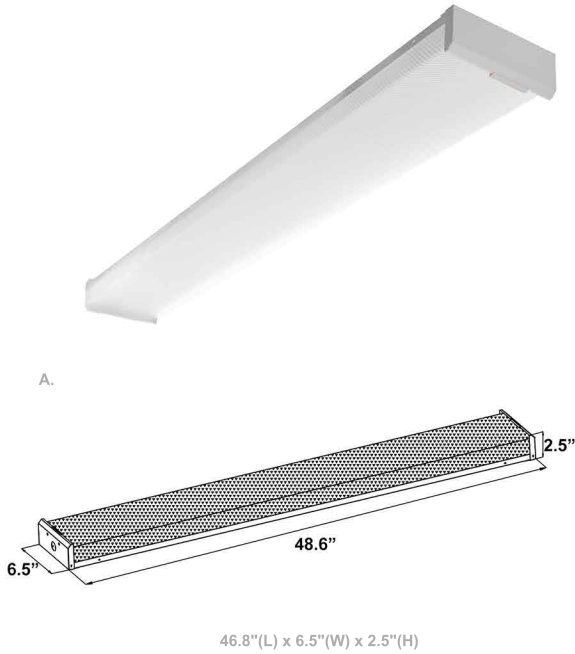

LED Standard Wrap-Around Fixture

Wattage

42W

Voltage Input

100-277VAC

Efficacy

104 LM/W

Dimming

0~10V Dimmable

Finish

Die-Formed Heavy Gauge Cold Rolled Steel
Powder Coat White Finish

Color Temperatures

Features

Catalog No.	Fig.
WAS-4FT-42W-35K-D	A.
WAS-4FT-42W-40K-D	A.
WAS-4FT-42W-50K-D	A.